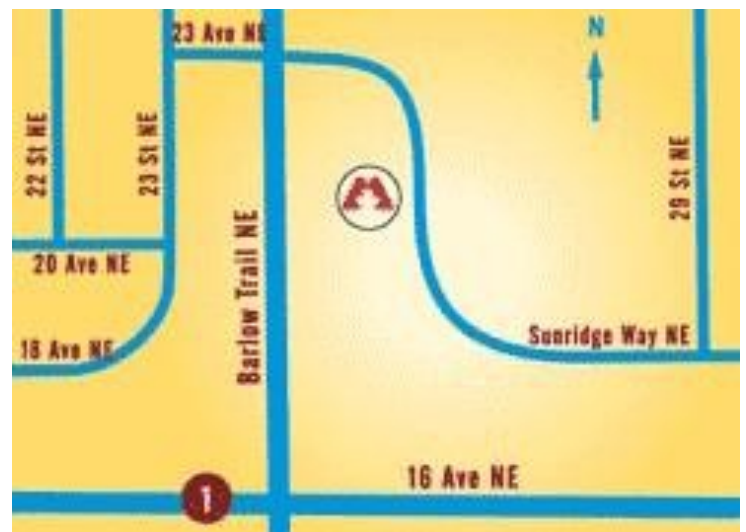

How to find us...

Calgary—Sunridge

2883 Sunridge Way NE, Calgary, AB T1Y 7K7

Maple Leaf Self Storage Sunridge is conveniently located on Sunridge Way near the intersection of the Trans Canada Highway and Barlow Trail. Situated just 8 km south of Calgary International Airport, and a short walk from Sunridge Mall, this new, state-of-the-art building offers the best Calgary self storage units and the best overall value in the northeast.

From the West →

- Take the ramp onto **16 Ave N (Hwy-1 E)**.
- Take the **Barlow Trail** exit.
- Merge onto **Barlow Trail NE**.
- Turn **right** at **Sunridge Way NE**. Maple Leaf Self Storage Sunridge is located on the right.

From the North →

- Head **east** on **1 Avenue NE** toward **Bowers Street NE**.
- Continue on **Edmonton Terrace**.
- Turn **left** at **Edmonton Trail SE**.
- Turn **right** at **32 Avenue N**.
- Turn **right** at **Barlow Trail NE**.
- Turn **left** at **23 Avenue NE**.
- Continue on **Sunridge Way NE**. Maple Leaf Self Storage Sunridge is located on the right.

From the Southwest →

- Head **north** on **McLeod Trail** toward **5 Ave SE**.
- Turn **right** at **5 Avenue SE**.
- Slight **right** at **Memorial Drive NE**.
- Take the ramp to **Barlow Trail SE**.
- Turn **left** at **Barlow Trail SE**.
- Turn **right** at **Sunridge Way NE**. Maple Leaf Self Storage Sunridge is located on the right.