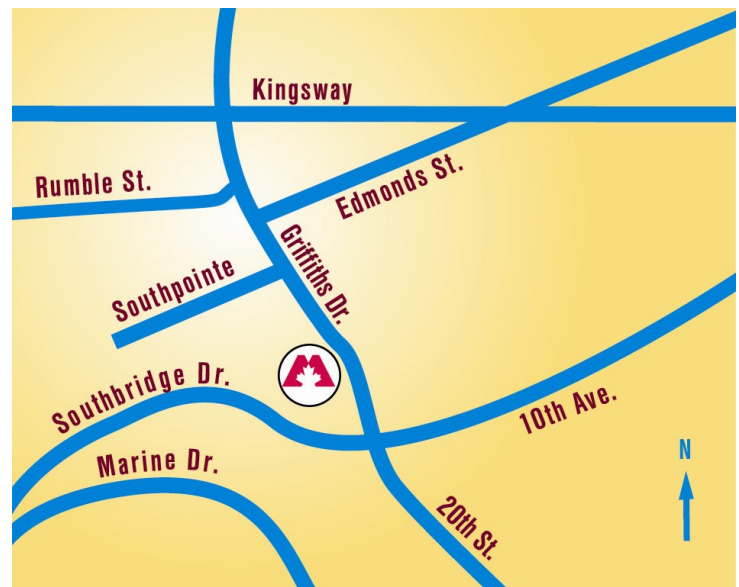

From the East →

- Head **northwest** on **HWY-1 West**.
- Take exit **40A** to merge onto **Brunette Avenue** toward **New Westminster**. Continue for 1.0 km.
- Turn **right** at **Braid Street**. Continue for 0.9 km.
- Slight **left** at **8th Avenue East**. Continue for 1.6 km.
- Turn **right** at **McBride Blvd**. Continue for 0.5 km.
- Turn **left** at **10th Avenue**. Continue for 3.3 km.

- Turn **right** at **Griffiths Drive**. Continue for 1.1 km. You will see the Maple Leaf sign on the west side of the street.
- Turn **left** at **18th Avenue** and make a safe U-turn.
- Head **south** on **Griffiths Drive** for 100 metres.
- Look for the overhead pedestrian walkway. Maple Leaf Self Storage Burnaby is located on the right.

From the West →

- Head east on **East 49th Avenue**.
- Continue on **Imperial Street** for 2.1 km.
- Turn **right** at **Nelson Avenue**. Continue for 0.8 km.
- Turn **left** at **Rumble Street**. Continue for 2.4 km.
- Turn **right** at **Griffiths Drive**. Continue for 0.2 km.
- Look for the overhead pedestrian walkway. Maple Leaf Self Storage Burnaby is located on the right.