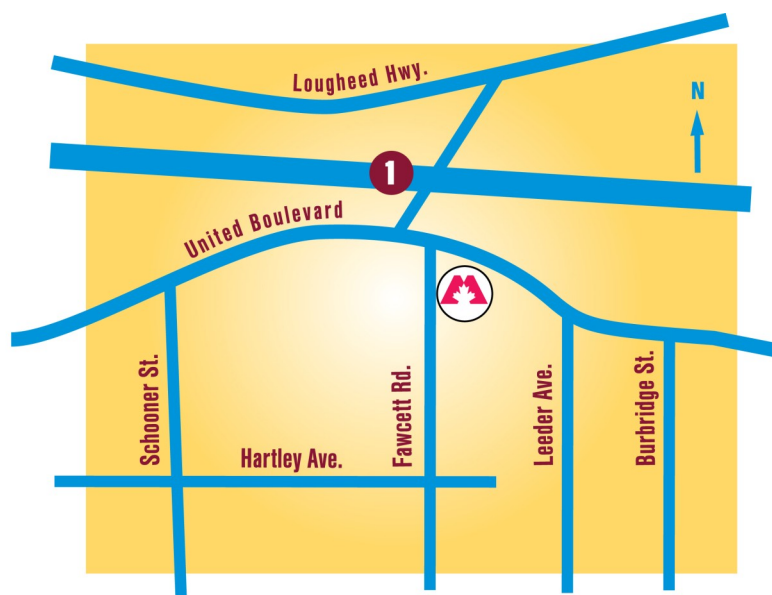

# Coquitlam—United Blvd.

77 Fawcett Road, Coquitlam, BC V3K 6V2

Maple Leaf United is conveniently located on United Boulevard at the intersection of Fawcett Road. This state-of-the-art facility is one block east of the Great Canadian Casino and just minutes away from most Coquitlam and Port Coquitlam neighbourhoods.

## From the South →

- Head **north** on **HWY-1 West**.
- Take exit **44** to merge onto **BC-7 East/Lougheed Hwy East**. Continue for 1.3 km.
- Take the ramp onto **United Blvd**. Continue for 2.6 km.
- Turn **left** at **Fawcett Road**. Maple Leaf Self Storage United will be on your left.

## From the East (Maple Ridge) →

- Head **northwest** on **Lougheed Hwy**.
- Slight **left** at Mary Hill Bypass. Continue for 5.5 km.
- Turn **left** at **United Blvd**. Continue for 1.2 km.
- Maple Leaf Self Storage United will be on your left.

## From the West →

- Head **south** on **HWY-1 East**.
- Take exit **44** for **United Blvd**. Continue for 1.2 km.
- Turn **right** at **United Blvd**. Continue for 1.1 km.
- Turn **left** at **Fawcett Road**. Maple Leaf Self Storage United will be on your left.