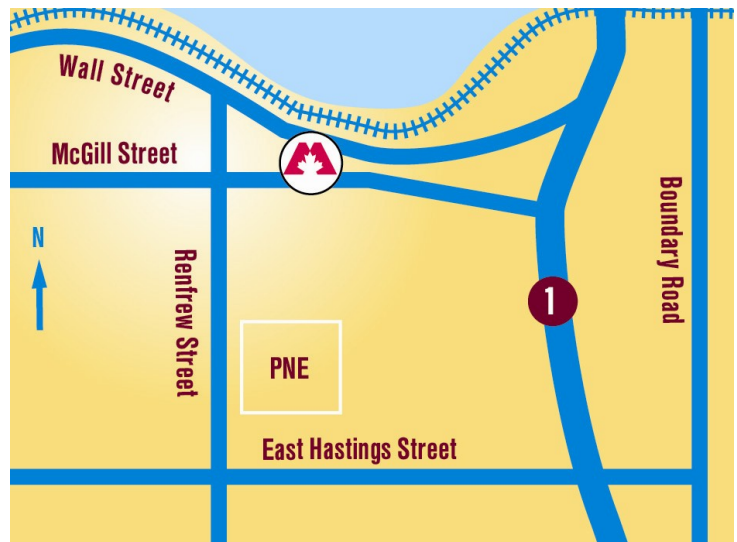

How to find us...

Vancouver—Wall St.

3001 Wall Street, Vancouver, BC V5K 1B5

Maple Leaf Self Storage Wall Street is located on McGill Street across the street from Hastings Racecourse and the PNE fairgrounds. If travelling east on McGill Street, the easiest way to access the facility is by turning left at Renfrew Street and then immediately right at Trinity Street. If you are coming from the east, watch for the large Maple Leaf pylon sign and then turn immediately right after you pass the light at Commissioner Street.

From the Southeast →

- Head **northwest** on **HWY-1 West**.
- Head **north** on **Hwy-1 West**.
- Take exit **25** to merge onto **McGill Street**. Continue for 1.0 km and pass the light at Commissioner Street. Maple Leaf Self Storage Wall Street will be on your immediate right.

From the East →

- Head **west** on **Hastings Street**.
- Turn **right** at **Cassiar Street** (signs for **TC-1**). Continue for 0.3 km.
- **Cassiar Street** turns **left** and becomes **Bridgeway Street** (signs for **McGill Street/Bridgeway Street**). Continue for 0.6 km.
- Turn **left** to merge onto **McGill Street**. Continue for 0.5 km and pass the light at **Commissioner Street**. Maple Leaf Self Storage Wall Street will be on your immediate right.

From the West →

- Head **northeast** on **Burrard Street** toward **West Hastings Street**. Continue for 0.3 km.
- Turn **right** at **West Hastings Street**. Continue for 5.5 km.
- Turn **left** at **Renfrew Street**. Continue for 0.9 km.
- Turn **right** at **Trinity Street**. Continue for 0.1 km until you reach the entrance to Maple Leaf Self Storage Wall Street.