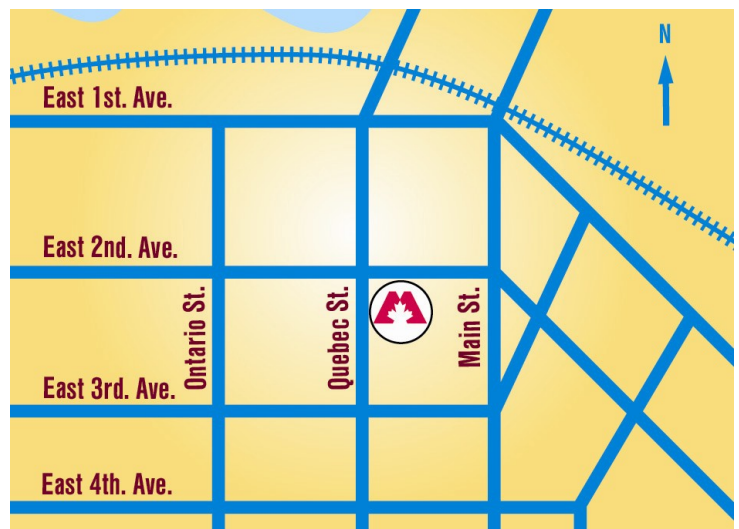

From the South →

- Head **north** on **Oak Street**.
- Turn **right** at **West 41st Avenue**. Continue for 0.9 km.
- Turn **left** at **Cambie Street**. Continue for 3.9 km.
- Turn **right** at **West 2nd Avenue**. Continue for 1.0 km.

- Turn **right** at **Quebec Street**. Maple Leaf Self Storage Quebec Street will be on your left. Turn left into the alley. Parking is available under the building.

From the East →

- Head **west** on **Lougheed Hwy West** toward **Willingdon Avenue**.
- Continue on **East Broadway** for 5.0 km.
- Turn **right** at **Kingsway**. Continue for 0.2 km.
- Slight **right** at **Main Street**. Continue for 0.3 km.
- Turn **left** at **East 4th Avenue**. Continue for 0.1 km.
- Turn **right** at **Quebec Street**. Maple Leaf Self Storage Quebec Street will be on your right. Turn right into the alley. Parking is available under the building.

From the West →

- Head east on **West 4th Avenue**.
- Slight **left** at **West 6th Avenue**. Continue for 1.2 km.
- Continue on **West 2nd Avenue** for 1.2 km.
- Turn **right** at **Quebec Street**. Maple Leaf Self Storage Quebec Street will be on your left. Turn left into the alley. Parking is available under the building.